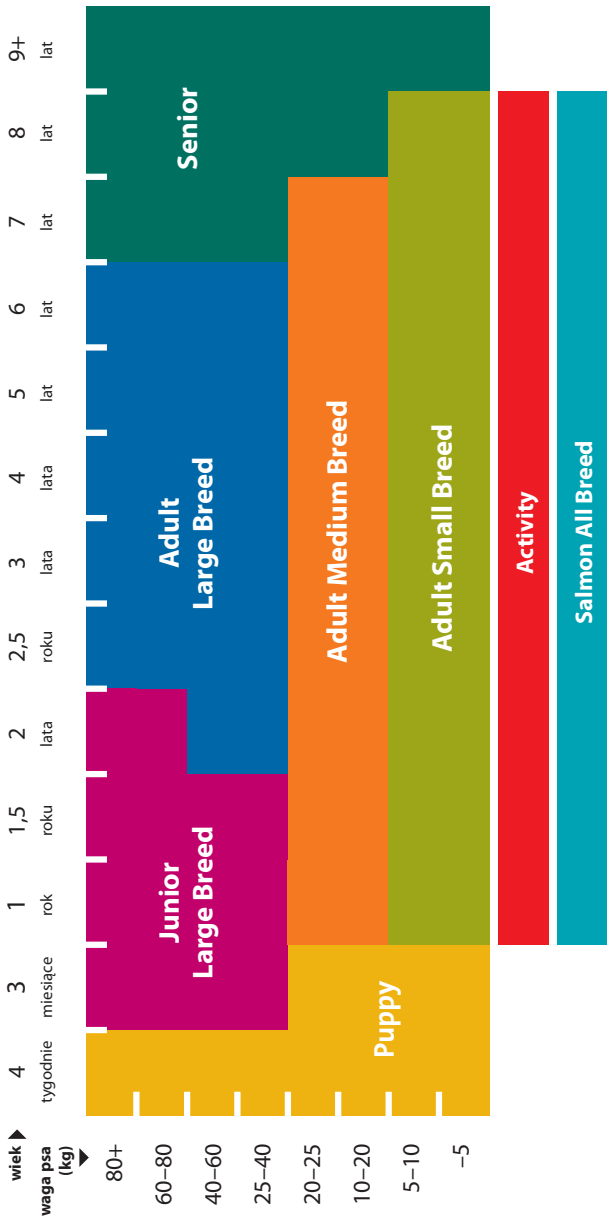

Brit Care Junior Large Breed

ADULT DOG WEIGHT (kg)	25	30	40	50	60	70	80	90 <	
AGE (months)	1-3	Puppy All Breed							
	3-4	250	290	380	410	450	470	490	510
	4-6	370	390	480	540	620	680	750	820
	6-12	440	450	530	590	680	750	810	890
	12-18	260	410	490	570	660	720	790	860
	18-24	220	290	360	540	610	680	750	820
	24-30	Adult Large Breed			430	480	560	650	730
DAILY AMOUNT (g/day)	>30								

Brit Care Adult Medium Breed

DOG WEIGHT (kg)	< 10	10	15	20	25	25 <
DAILY AMOUNT (g/day)	Adult Small Breed	115	150	180	220	Adult Large Breed

Brit Care Salmon All Breed

DOG WEIGHT (KG)	5	10	15	20	25	30	40	50	60	70 +
DAILY AMOUNT (g/day)	80	120	160	210	240	290	360	430	490	550

Senior All Breed

DOG WEIGHT (KG)	5	10	15	20	25	30	40	50	60	70	80	90 <
DAILY AMOUNT (g/day)	70	115	150	180	220	260	320	380	430	480	530	580

Asortarea Brit Care conform varstei si greutatei cainelui