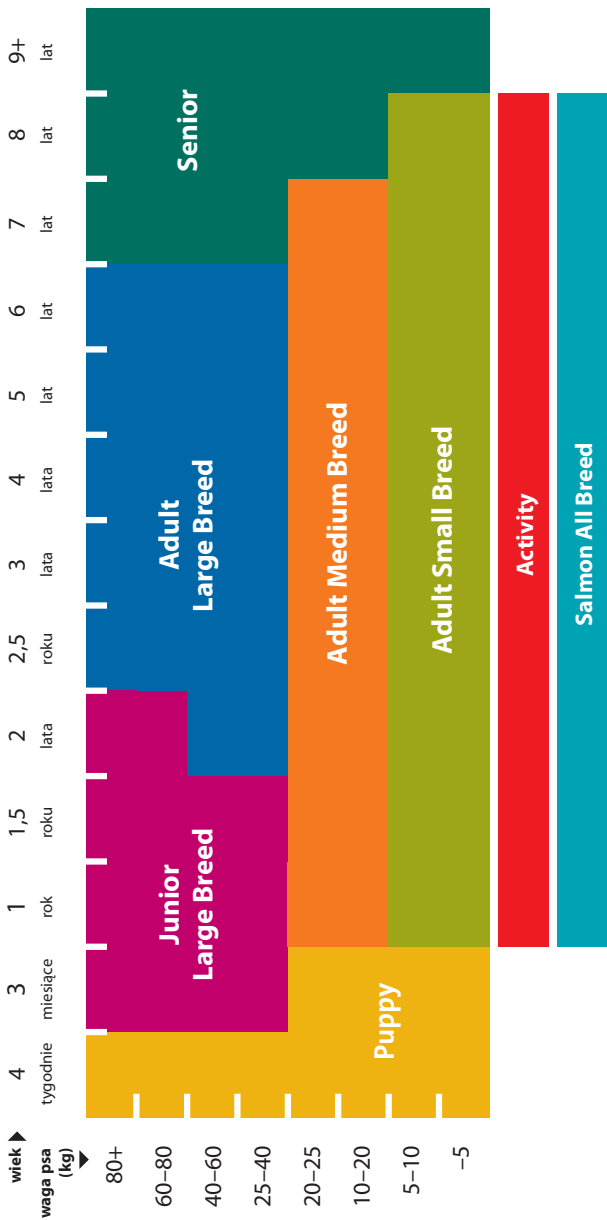

Brit Care Junior Large Breed

ADULT DOG WEIGHT (kg)	25	30	40	50	60	70	80	90 <	
AGE (months)	1-3	Puppy All Breed							
	3-4	250	290	380	410	450	470	490	510
	4-6	370	390	480	540	620	680	750	820
	6-12	440	450	530	590	680	750	810	890
	12-18	260	410	490	570	660	720	790	860
	18-24	220	290	360	540	610	680	750	820
	24-30	Adult Large Breed			430	480	560	650	730
DAILY AMOUNT (g/day)	>30								

Brit Care Adult Medium Breed

DOG WEIGHT (kg)	< 10	10	15	20	25	25 <
DAILY AMOUNT (g/day)	Adult Small Breed	115	150	180	220	Adult Large Breed

Brit Care Salmon All Breed

DOG WEIGHT (KG)	5	10	15	20	25	30	40	50	60	70 +
DAILY AMOUNT (g/day)	80	120	160	210	240	290	360	430	490	550

Senior All Breed

DOG WEIGHT (KG)	5	10	15	20	25	30	40	50	60	70	80	90 <
DAILY AMOUNT (g/day)	70	115	150	180	220	260	320	380	430	480	530	580

Asortarea Brit Care conform varstei si greutatei cainelui