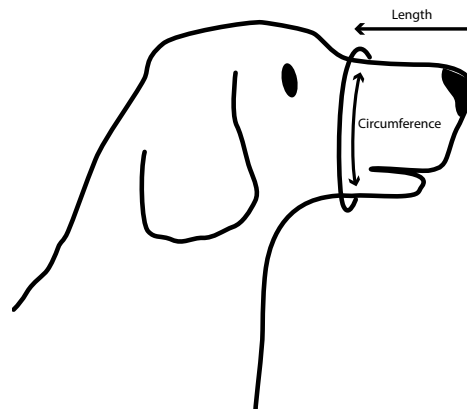

The KRUUSE muzzle is a comfortable dog muzzle designed to protect against bites.

The safety strapping ensures that the dog muzzle will always remain in place and it features features two additional points of secure attachment. The loop at the bottom is designed to attach to your dog's regular collar.

Allows drinking, panting and vomiting

Inhibits biting, chewing and barking

Difficult for dog to dislodge

Sizing

The best way to choose the model size is to use the weight/breed guidelines, as long as your dog is not over or underweight.

If your dog is not at an ideal weight, or is between sizes, we recommend that you use these measuring instructions:

- Use a soft measuring tape, measure the length of your dog's snout from the end of his nose to the point where the snout starts to slope upwards to the eyes as shown on the drawing
- Then, measure around the widest part of your dog's snout while his mouth is closed