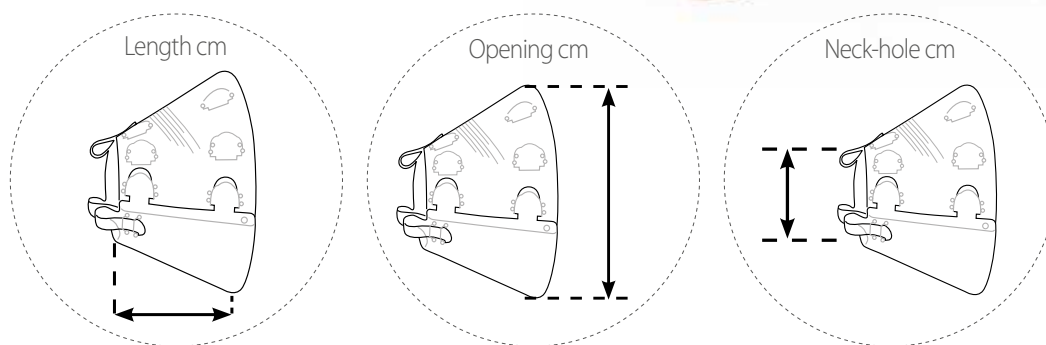

Cat. No	Size	Pk. Size	Suitable for	Kg
273500	XS	10/pk	Pekingese, Japanese Chin, Brussels griffon, Chihuahua	2-6 kg
273501	S	10/pk	Pug, Boston terrier, Cavalier King Charles spaniel, Shih Tzu	6-9 kg
273502	M	10/pk	French Bulldog, Lhasa Apso	9-16 kg
273503	L	10/pk	English Bulldog, American bulldog, Boxer, Bullmastiff	18-25 kg

273504 BUSTER Collar for Brachycephalic Breeds, assorted sizes, 2 x XS, 3 x S, 3 x M, 2 x L

Size	Neck-hole cm	Neck-hole inches	Opening cm	Opening inches	Length cm	Length inches
XS	8-9 cm	3.1-3.5"	17-20 cm	6.6-7.8"	10 cm	3.9"
S	9.5-10.5 cm	3.7-4.1"	23-25 cm	9.0-9.8"	12 cm	4.7"
M	12-14 cm	4.7-5.5"	30-33 cm	11.8-12.9"	16 cm	6.2"
L	14-17 cm	5.5-6.6"	36-40 cm	14.1-15.7"	20 cm	7.8"